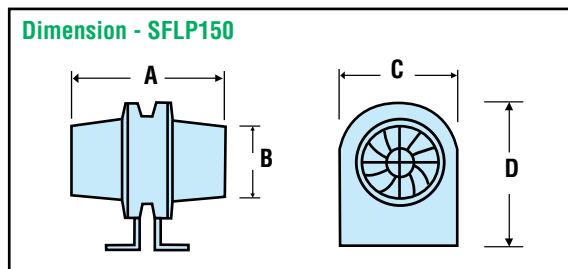

IN-LINE FAN KITS - SFLP Shower Fan Low Profile Models

GENERAL INFORMATION

Models	Grille Cut-Out	Interior Grille	Exterior Grille	Duct Type	Length of Duct included
SFLP125	140mm	White Low Profile	White Low Profile	Flexible Aluminium	4m supplied (can be extended up to 6m)
SFLP150	160mm	White Low Profile	White Low Profile	Flexible PVC	5m supplied (can be extended up to 12m)

Please note: Grille cut out size is a nominal diameter for a circular cut-out

DIMENSION INFORMATION

Models	A	B	C	D	E
SFLP125	155	125	125	195	258
SFLP150	200	143	170	185	-

TECHNICAL SPECIFICATION

Models	SFLP125	SFLP150
Fan	CFD225	WhisperVent
Power	220 - 240V	220 - 240V
Fan Performance	39l/s, 140m ³ /hr	94l/s, 340m ³ /hr
Fan Wattage	20W	46W
Maximum Pressure	120Pa	160Pa
Fan Speed	1400 rpm	2750 rpm
Sound Level	45 dB(A)	38 dB(A)
Max. Operating Temp	50°C	80°C
IP Rating	IPX4	IPX2