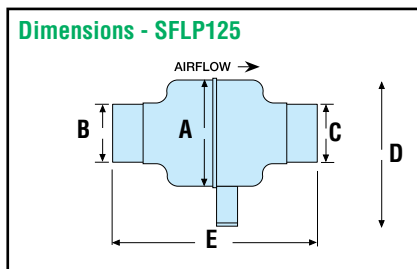

IN-LINE FAN KITS - SFLP Shower Fan Low Profile Models

GENERAL INFORMATION

Models	Grille Cut-Out	Interior Grille	Exterior Grille	Duct Type	Length of Duct included
SFLP125	140mm	White Low Profile	White Low Profile	Flexible Aluminium	4m supplied (can be extended up to 6m)
SFLP150	160mm	White Low Profile	White Low Profile	Flexible PVC	5m supplied (can be extended up to 12m)

Please note: Grille cut out size is a nominal diameter for a circular cut-out

DIMENSION INFORMATION

Models	A	B	C	D	E
SFLP125	155	125	125	195	258
SFLP150	200	143	170	185	-

TECHNICAL SPECIFICATION

Models	SFLP125	SFLP150
Fan	CFD225	WhisperVent
Power	220 - 240V	220 - 240V
Fan Performance	39l/s, 140m ³ /hr	94l/s, 340m ³ /hr
Fan Wattage	20W	46W
Maximum Pressure	120Pa	160Pa
Fan Speed	1400 rpm	2750 rpm
Sound Level	45 dB(A)	38 dB(A)
Max. Operating Temp	50°C	80°C
IP Rating	IPX4	IPX2