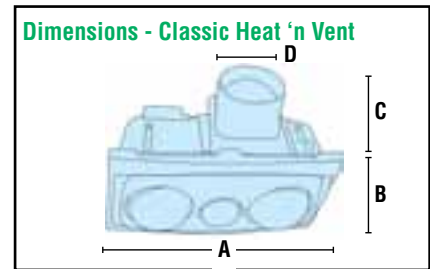

Technical Data

HEAT/FAN/LIGHT Models

GENERAL INFORMATION

Models	Cut-Out Size	Exterior Grille	Duct Type	Duct Length
PS Heat 'n Vent 4	300mm x 300mm	White Eggcrate	Aluminium	3m supplied (can be extended to 6m)
PS Heat 'n Vent 2	390mm x 210mm	White Eggcrate	Aluminium	3m supplied (can be extended to 6m)
Classic Heat 'n Vent 2	380mm x 200mm	White Eggcrate	Aluminium	3m supplied (can be extended to 6m)
Classic Heat 'n Light	390mm x 220mm	-	-	-

DIMENSION INFORMATION

Models	A	B	C	D
PS Heat 'n Vent 4	338	338	170	120
PS Heat 'n Vent 2	435	260	185	120
Heat 'n Vent	450	250	195	100
Heat 'n Light	450	250	195	100