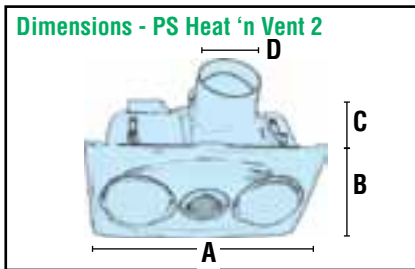

Technical Data

HEAT/FAN/LIGHT Models

GENERAL INFORMATION

Models	Cut-Out Size	Exterior Grille	Duct Type	Duct Length
PS Heat 'n Vent 4	300mm x 300mm	White Eggcrate	Aluminium	3m supplied (can be extended to 6m)
PS Heat 'n Vent 2	390mm x 210mm	White Eggcrate	Aluminium	3m supplied (can be extended to 6m)
Classic Heat 'n Vent 2	380mm x 200mm	White Eggcrate	Aluminium	3m supplied (can be extended to 6m)
Classic Heat 'n Light	390mm x 220mm	-	-	-

DIMENSION INFORMATION

Models	A	B	C	D
PS Heat 'n Vent 4	338	338	170	120
PS Heat 'n Vent 2	435	260	185	120
Heat 'n Vent	450	250	195	100
Heat 'n Light	450	250	195	100